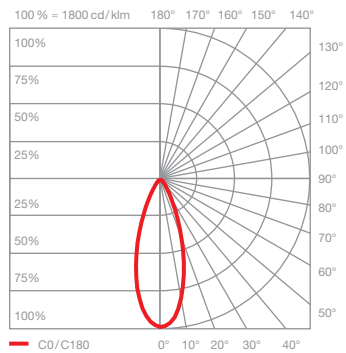

lighting effects

downlight

direct, glare-free downlight (Occhio fireball optic),
beam angle approx. 50°

light source: Occhio fireball

luminous flux : high color 9 W 550 lm