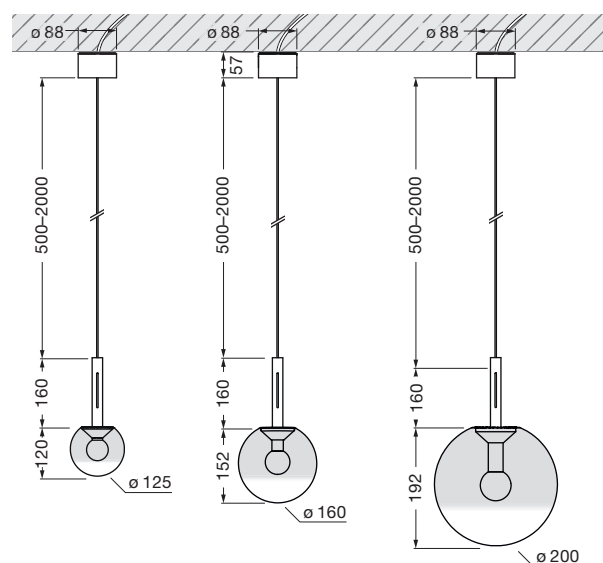

## Luna sospeso var up datasheet

LED suspended luminaire with spherical head and directed light aimed downwards. Optionally with a glass sphere diameter of 125/160/200 mm. The suspension length is continuously adjustable from 50–200 cm. The innovative LED fireball technology creates a special lighting effect – direct, downward-facing and atmospheric lights of the fireball within the glass sphere.

incl. power supply unit (removable)

dimensions in mm

### technical data Luna sospeso var up

properties	material	aluminium, glass, PVD coated, steel, plastic
	height adjustment	500–2000 mm (variable)
	weight	125 = 1.1 kg / 160 = 1.2 kg / 200 = 1.4 kg
surface	head / body / base	dark chrome, phantom
	cable	transparent fabric cable
Occhio »color tune« LED	average life time	> 50.000 hrs
	energy efficiency class (luminous efficiency)	G (46 lm/W)
	power	LED 9W (incl. Occhio power supply unit 11 W, standby < 0.5 W)
	color rendering index	CRI Ra 95
	color temperature (color consistency)	2700–4000 K (2-step)
electricity	dimming	»touchless control«, Occhio air or via trailing-edge phasecut dimmer*
	connection	230V AC
	power factor power supply (cos φ1)	0.9
	flicker / stroboscopic effect	< 1 (PstLM) / 0.4 (SVM)
	permitted operating conditions	max. 30°C for indoor use only