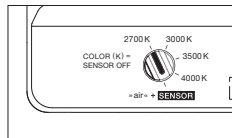

sospeso/piena/scura flat