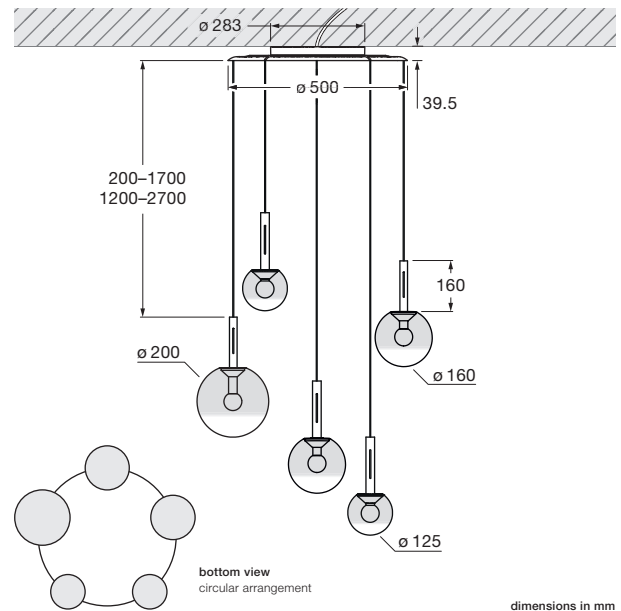

Luna sospeso cloud 5 datasheet

LED suspended luminaire cloud with 5 spherical heads and round canopy. The glass sphere diameters in sizes 125 / 160 / 200 mm can be freely defined. The maximum suspension length is 20–170 cm each and is adjustable during mounting, optionally 120–270 cm (adjustable during mounting). The innovative LED fireball technology creates a special lighting effect – direct, downward-facing light and atmospheric lights of the fireball within the glass sphere.

Version with integrated power supply unit for surface mounting, connection to 230V AC mains voltage. Head, glass cover and fireball removable for maintenance purposes, LED interchangeable. Controllable via »touchless control« (gesture control on the body) or via Occhio air. The color temperature can be adjusted continuously between 2700 and 4000K using »touchless control« or Occhio air.

technical data Luna sospeso cloud 5

properties	material	aluminium, glass, PVD coated, steel, plastic
	weight	~7,6 kg (ideal configuration as shown / max. 8.0 kg (configuration with five 200 heads)
	height adjustment	200–1700 mm (adjustable during assembly, optional: 1200–2700 mm)
surface	head / body / base	dark chrome, phantom
	cable	black fabric cable
	canopy	matt white, matt black
Occhio »color tune« LED	average life time	> 50.000 hrs
	energy efficiency class (luminous efficiency)	G (46 lm/W)
	power	LED 5 × 9 W (incl. Occhio power supply unit total 55 W, standby < 0.5 W)
	color rendering index	CRI Ra 95
	color temperature (color consistency)	2700–4000 K (2-step)
electricity	dimming	»touchless control«, Occhio air
	connection	230 V AC
	power factor power supply (cos φ1)	0.9
	flicker / stroboscopic effect	< 1 (PstLM) / 0.4 (SVM)
	permitted operating conditions	max. 30°C for indoor use only