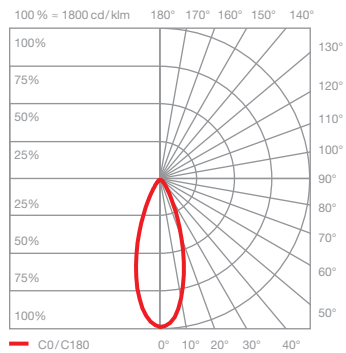

Luna sospeso cloud 5 lighting effects

downlight

direct, glare-free downlight (Occhio fireball optic),
beam angle approx. 50°

light source: Occhio fireball

luminous flux : high color 5 x 9 W 550 lm