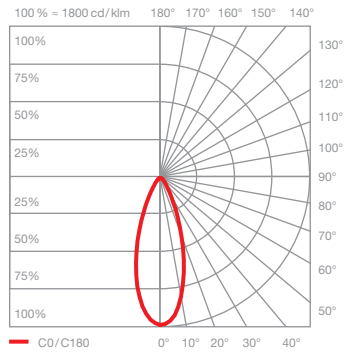

Luna sospeso cloud 5 L lighting effects

downlight

direct, glare-free downlight (Occhio fireball optic),
beam angle approx. 50°

light source: Occhio fireball

luminous flux : high color 5 x 9 W 550 lm