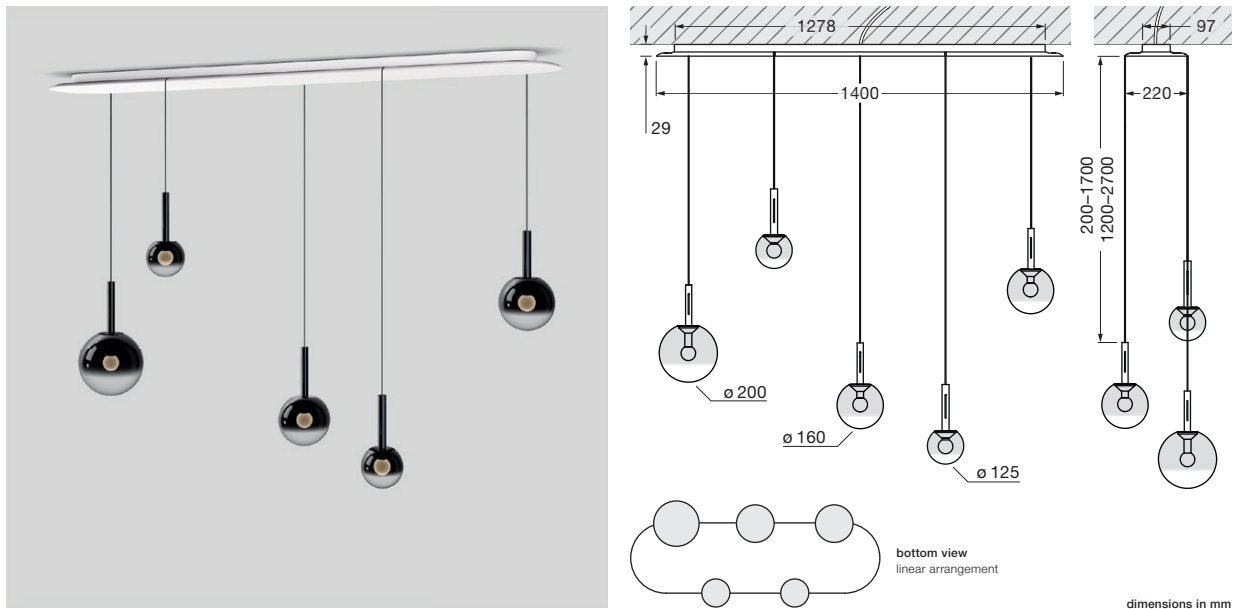

Luna sospeso cloud 5 L datasheet

LED suspended luminaire cloud with 5 spherical heads and oblong canopy. The glass sphere diameters in sizes 125/160/200 mm can be freely defined. The maximum suspension length is 20–170 cm each and is adjustable during mounting, optionally 120–270 cm. The innovative LED fireball technology creates a special lighting effect – direct, downward-facing light and atmospheric lights of the fireball within the glass sphere.

Version with integrated power supply unit for surface mounting, connection to 230V AC mains voltage. Head, glass cover and fireball removable for maintenance purposes, LED interchangeable. Controllable via »touchless control« (gesture control on the body) or via Occhio air. The color temperature can be adjusted continuously between 2700 and 4000K using »touchless control« or Occhio air.

technical data Luna sospeso cloud 5 L

properties	material	aluminium, glass, PVD coated, steel, plastic
	weight	~8.2 kg (ideal configuration as shown / max. 9.0 kg (configuration with five 200 heads)
	height adjustment	200–1700 mm (adjustable during assembly, optional: 1200–2700 mm)
surface	head / body / base	dark chrome, phantom
	cable	black fabric cable
	canopy	matt white, matt black
Occhio »color tune« LED	average life time	> 50.000 hrs
	energy efficiency class (luminous efficiency)	G (46 lm/W)
	power	LED 5 × 9 W (incl. Occhio power supply unit total 55 W, standby < 0.5 W)
	color rendering index	CRI Ra 95
	color temperature (color consistency)	2700–4000 K (2-step)
electricity	dimming	»touchless control«, Occhio air
	connection	230 V AC
	power factor power supply (cos φ1)	0.9
	flicker / stroboscopic effect	< 1 (PstLM) / 0.4 (SVM)
	permitted operating conditions	max. 30°C for indoor use only

Luna sospeso cloud 5 L lighting effects

downlight

direct, glare-free downlight (Occhio fireball optic),
beam angle approx. 50°

light source: Occhio fireball

luminous flux : high color 5 x 9 W 550 lm

control options