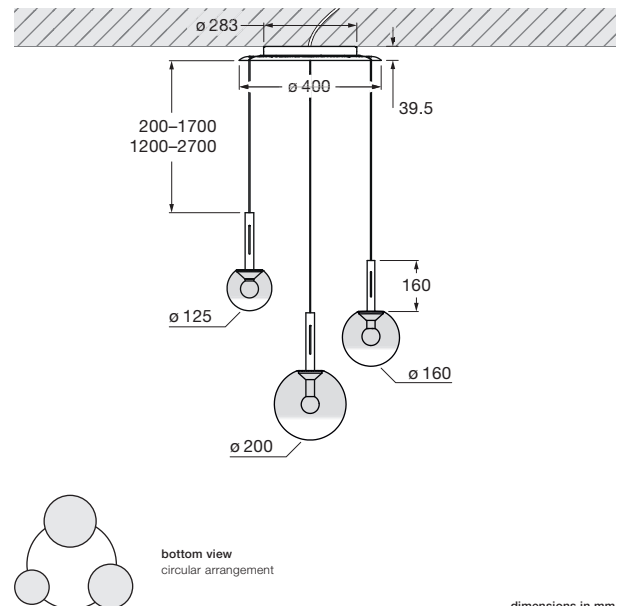

Luna sospeso cloud 3 datasheet

LED suspended luminaire cloud with 3 spherical heads and round canopy. The glass sphere diameters in sizes 125 / 160 / 200 mm can be freely defined. The maximum suspension length is 20–170 cm each and is adjustable during mounting, optionally 120–270 cm. The innovative LED fireball technology creates a special lighting effect – direct, downward-facing light and atmospheric lights of the fireball within the glass sphere.

Version with integrated power supply unit for surface mounting, connection to 230V AC mains voltage. Head, glass cover and fireball removable for maintenance purposes, LED interchangeable. Controllable via »touchless control« (gesture control on the body), or via Occhio air. The color temperature can be adjusted continuously between 2700 and 4000 K using »touchless control« or Occhio air.

technical data Luna sospeso cloud 3

properties	material	aluminium, glass, PVD coated, steel, plastic
	weight	~4.5 kg (ideal configuration as shown / max. 4.8 kg (configuration with three 200 heads)
	height adjustment	200–1700 mm (adjustable during assembly, optional: 1200–2700 mm)
surface	head / body / base	dark chrome, phantom
	cable	black fabric cable
	canopy	matt white, matt black
Occhio »color tune« LED	average life time	> 50.000 hrs
	energy efficiency class (luminous efficiency)	G (46 lm/W)
	power	LED 3 × 9 W (incl. Occhio power supply unit total 33 W, standby < 0.5 W)
	color rendering index	CRI Ra 95
	color temperature (color consistency)	2700–4000 K (2-step)
electricity	dimming	»touchless control«, Occhio air
	connection	230 V AC
	power factor power supply (cos φ1)	0.9
	flicker / stroboscopic effect	< 1 (PstLM) / 0.4 (SVM)
	permitted operating conditions	max. 30°C for indoor use only