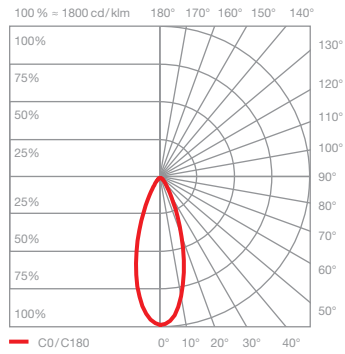

Luna sospeso cloud 3 lighting effects

downlight

direct, glare-free downlight (Occhio fireball optic),
beam angle approx. 50°

light source: Occhio fireball

luminous flux : high color 3 x 9 W 550 lm