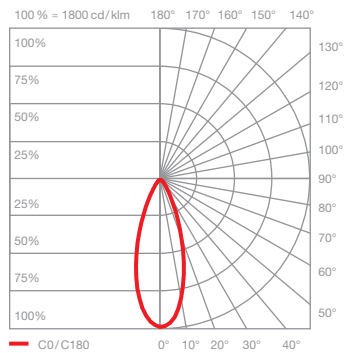

Luna sospeso cloud 3 L lighting effects

downlight

direct, glare-free downlight (Occhio fireball optic),
beam angle approx. 50°

light source: Occhio fireball

luminous flux : high color 3 x 9 W 550 lm