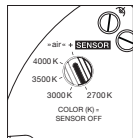

control options

version (»color tune«)

Luna luminaires can be dimmed via »touchless control« (basso, sogno, sospeso and sospeso cloud) and Occhio air (standard for all Luna luminaires). Alternatively, dimming is possible via phase section (Occhio air can be deactivated via power supply, not for basso, sogno and sospeso cloud).

Occhio air / Phase cut-off dimming (switchable at power supply)

sospeso/piena/scura up