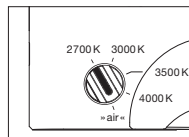

sospeso/piena/scura up

sospeso/piena/scura flat

parete

Occhio air
powered by
Casambi

Occhio air (standard)

Bluetooth control via Occhio air app or »air« controller (optional), control of individual luminaires, groups and scenes.

sospeso up/flat/pure

COLOR (K) = SENSOR OFF
adjustable color temperature (4 steps),
trailing-edge phase cut dimming possible

»air« + SENSOR
»air« + »touchless control« (Bluetooth and gesture control), control via »touchless control« and Occhio air app or »air« controller, switching, dimming, »color tune« (color temperature continuously adjustable), no external dimming possible, control and sensors can be deactivated via Occhio air app

sospeso cloud

Integrated Bluetooth control,
»air« + »touchless control« (Bluetooth and gesture control), control via »touchless control« and Occhio air app or »air« controller, switching, dimming, »color tune« (color temperature continuously adjustable), no external dimming possible, control and sensors can be deactivated via Occhio air app

basso/ sogno

Integrated Bluetooth control,
»air« + »touchless control« (Bluetooth and gesture control), control via »touchless control« and Occhio air app or »air« controller, switching, dimming, »color tune« (color temperature continuously adjustable), control and sensors can be deactivated via Occhio air app

parete

COLOR (K) = SENSOR OFF
adjustable color temperature (4 steps),
trailing-edge phase cut dimming possible

Occhio air

»air« (Bluetooth control), control via Occhio air app or »air« controller, switching, dimming, »color tune« (color temperature continuously adjustable), no external dimming possible

piena/ scura up/flat

COLOR (K) = SENSOR OFF
adjustable color temperature (4 steps),
trailing-edge phase cut dimming possible,
Occhio air deactivated

»air« + SENSOR (piena/scura)

»air« (Bluetooth control), control via Occhio air app or »air« controller, switching, dimming, »color tune« (color temperature continuously adjustable), no external dimming possible,