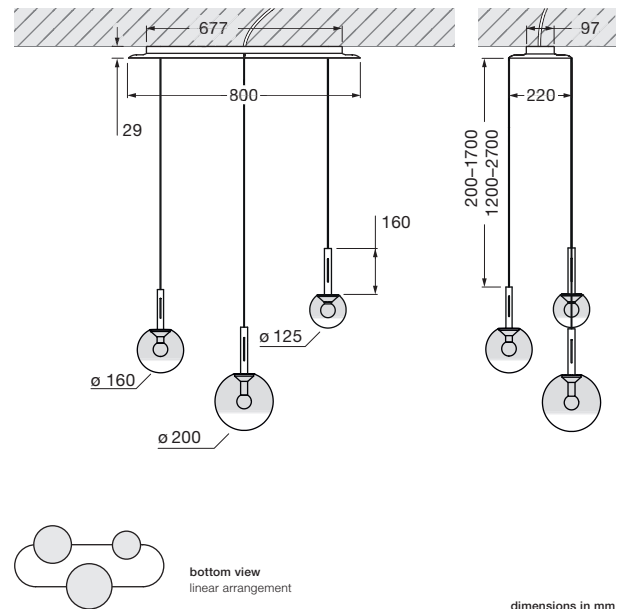

Luna sospeso cloud 3 L datasheet

LED suspended luminaire cloud with 3 spherical heads and oblong canopy. The glass sphere diameters in sizes 125 / 160 / 200 mm can be freely defined. The maximum suspension length is 20–170 cm each and is adjustable during mounting, optionally 120–270 cm. The innovative LED fireball technology creates a special lighting effect – direct, downward-facing light and atmospheric lights of the fireball within the glass sphere.

Version with integrated power supply unit for surface mounting, connection to 230V AC mains voltage. Head, glass cover and fireball removable for maintenance purposes, LED interchangeable. Controllable via »touchless control« (gesture control on the body) or via Occhio air. The color temperature can be adjusted continuously between 2700 and 4000 K using »touchless control« or Occhio air.

technical data Luna sospeso cloud 3 L

properties	material	aluminium, glass, PVD coated, steel, plastic
	weight	~4.9 kg (ideal configuration as shown / max. 5.3 kg (configuration with three 200 heads))
	height adjustment	200–1700 mm (adjustable during assembly, optional: 1200–2700 mm)
surface	head / body / base	dark chrome, phantom
	cable	black fabric cable
	canopy	matt white, matt black
Occhio »color tune« LED	average life time	> 50.000 hrs
	energy efficiency class (luminous efficiency)	G (46 lm/W)
	power	LED 3 × 9 W (incl. Occhio power supply unit total 33 W, standby < 0.5 W)
	color rendering index	CRI Ra 95
	color temperature (color consistency)	2700–4000 K (2-step)
electricity	dimming	»touchless control«, Occhio air
	connection	230 V AC
	power factor power supply (cos φ1)	0.9
	flicker / stroboscopic effect	< 1 (PstLM) / 0.4 (SVM)
	permitted operating conditions	max. 30°C for indoor use only