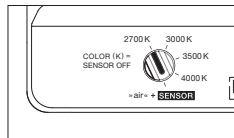

sospeso/piena/scura flat