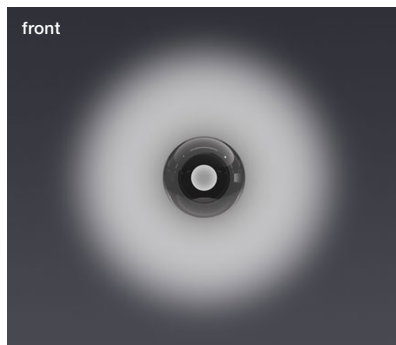

## Luna scura up datasheet

LED wall luminaire with spherical head and indirect light aimed towards the wall optionally with a glass sphere diameter of 125/160/200mm. The innovative LED fireball technology creates a special lighting effect – indirect light towards the wall and atmospheric lights of the fireball within the glass sphere.

### technical data Luna scura up

|                         |  |  |
|-------------------------|--|--|
| properties              | material   | aluminium, glass, PVD coated, steel, plastic                   |
|                         | weight   | 125 = 0.6 kg / 160 = 0.8 kg / 200 = 1.1 kg                     |
| surface                 | head / body / base                               | dark chrome, phantom   |
| Occhio »color tune« LED | average life time                                | > 50.000 hrs   |
|                         | energy efficiency class<br>(luminous efficiency) | G (12 lm / W)  |
|                         | power  | LED 9 W (incl. Occhio power supply unit 11 W, standby < 0.5 W) |
|                         | color rendering index                            | CRI Ra 95  |
|                         | color temperature (color consistency)            | 2700–4000 K (2-step)   |
| electricity             | dimming  | Occhio air (optional) or via trailing-edge phasecut dimmer*    |
|                         | connection                                       | 230 V AC   |
|                         | power factor power supply (cos φ1)               | 0.9  |
|                         | flicker / stroboscopic effect                    | < 1 (PstLM) / 0.4 (SVM)  |
|                         | permitted operating conditions                   | max. 30°C for indoor use only                                  |

## Luna scura up lighting effects

### backlight, head mirrored

indirect, glare-free backlight (Occhio fireball optic)

light source : Occhio fireball

luminous flux : high color 9 W 200 lm