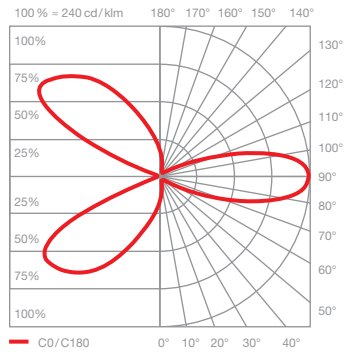

Luna scura up lighting effects

backlight, head mirrored

indirect, glare-free backlight (Occhio fireball optic)

light source : Occhio fireball

luminous flux : high color 9 W 200 lm