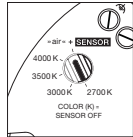

control options

version (»color tune«)

Luna luminaires can be dimmed via »touchless control« (basso, sogno, sospeso and sospeso cloud) and Occhio air (standard for all Luna luminaires). Alternatively, dimming is possible via phase section (Occhio air can be deactivated via power supply, not for basso, sogno and sospeso cloud).

Occhio air / Phase cut-off dimming (switchable at power supply)

sospeso/piena/scura up