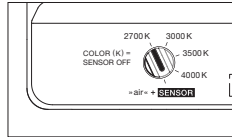

sospeso/piena/scura flat