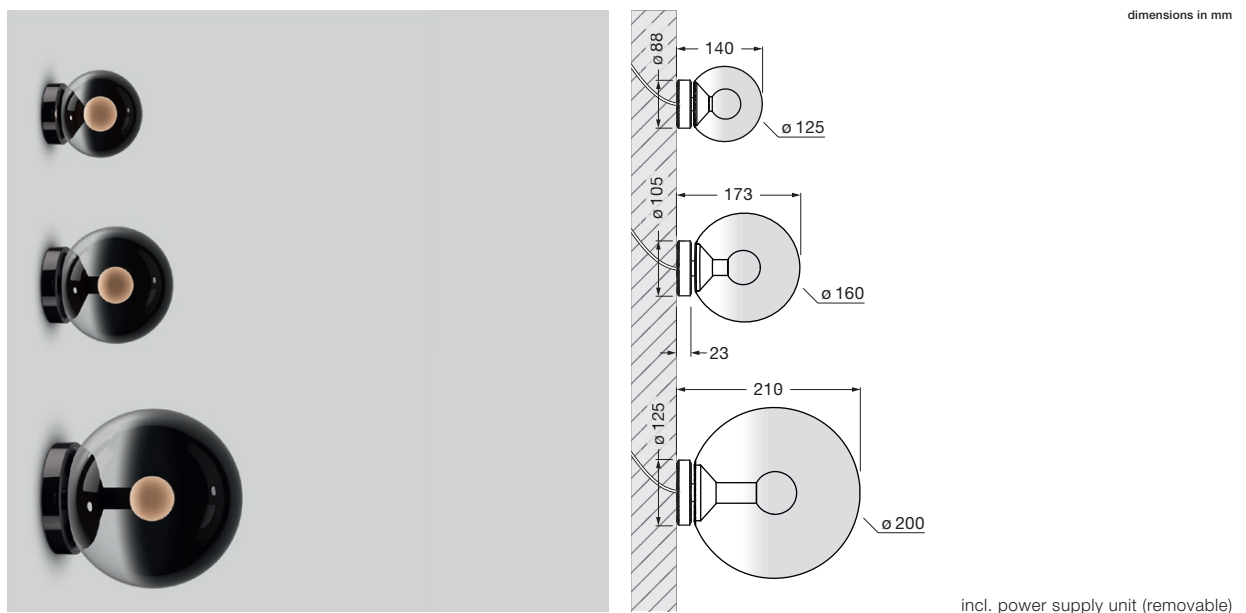

## Luna scura up datasheet

LED wall luminaire with spherical head and indirect light aimed towards the wall optionally with a glass sphere diameter of 125/160/200mm. The innovative LED fireball technology creates a special lighting effect – indirect light towards the wall and atmospheric lights of the fireball within the glass sphere.

### technical data Luna scura up

|                         |  |  |
|-------------------------|--|--|
| properties              | material   | aluminium, glass, PVD coated, steel, plastic                   |
|                         | weight   | 125 = 0.6 kg / 160 = 0.8 kg / 200 = 1.1 kg                     |
| surface                 | head / body / base                               | dark chrome, phantom   |
| Occhio »color tune« LED | average life time                                | > 50.000 hrs   |
|                         | energy efficiency class<br>(luminous efficiency) | G (12 lm / W)  |
|                         | power  | LED 9 W (incl. Occhio power supply unit 11 W, standby < 0.5 W) |
|                         | color rendering index                            | CRI Ra 95  |
|                         | color temperature (color consistency)            | 2700–4000 K (2-step)   |
| electricity             | dimming  | Occhio air (optional) or via trailing-edge phasecut dimmer*    |
|                         | connection                                       | 230 V AC   |
|                         | power factor power supply (cos φ1)               | 0.9  |
|                         | flicker / stroboscopic effect                    | < 1 (PstLM) / 0.4 (SVM)  |
|                         | permitted operating conditions                   | max. 30°C for indoor use only                                  |