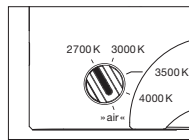

sospeso/piena/scura up

sospeso/piena/scura flat

parete

Occhio air
powered by
Casambi

Occhio air (standard)

Bluetooth control via Occhio air app or »air« controller (optional), control of individual luminaires, groups and scenes.

sospeso up/flat/pure

COLOR (K) = SENSOR OFF
adjustable color temperature (4 steps),
trailing-edge phase cut dimming possible

»air« + SENSOR
»air« + »touchless control« (Bluetooth and gesture control), control via »touchless control« and Occhio air app or »air« controller, switching, dimming, »color tune« (color temperature continuously adjustable), no external dimming possible, control and sensors can be deactivated via Occhio air app

sospeso cloud

Integrated Bluetooth control,
»air« + »touchless control« (Bluetooth and gesture control), control via »touchless control« and Occhio air app or »air« controller, switching, dimming, »color tune« (color temperature continuously adjustable), no external dimming possible, control and sensors can be deactivated via Occhio air app

basso/ sogno

Integrated Bluetooth control,
»air« + »touchless control« (Bluetooth and gesture control), control via »touchless control« and Occhio air app or »air« controller, switching, dimming, »color tune« (color temperature continuously adjustable), control and sensors can be deactivated via Occhio air app

parete

COLOR (K) = SENSOR OFF
adjustable color temperature (4 steps),
trailing-edge phase cut dimming possible

Occhio air

»air« (Bluetooth control), control via Occhio air app or »air« controller, switching, dimming, »color tune« (color temperature continuously adjustable), no external dimming possible

piena/ scura up/flat

COLOR (K) = SENSOR OFF
adjustable color temperature (4 steps),
trailing-edge phase cut dimming possible,
Occhio air deactivated

»air« + SENSOR (piena/scura)

»air« (Bluetooth control), control via Occhio air app or »air« controller, switching, dimming, »color tune« (color temperature continuously adjustable), no external dimming possible,