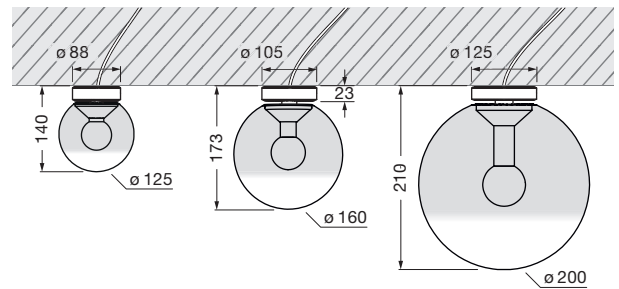

Luna piena up datasheet

LED ceiling luminaire with spherical head and directed light aimed downwards. With optional glass sphere diameters of 125/160/200 mm. The innovative LED fireball technology creates a special lighting effect – direct, downward-facing and atmospheric lights of the fireball within the glass sphere.

incl. power supply unit (removable)

dimensions in mm

technical data Luna piena up

properties	material	aluminium, glass, PVD coated, steel, plastic
	weight	125 = 0.6 kg / 160 = 0.8 kg / 200 = 1.1 kg
surface	head / body / base	dark chrome, phantom
Occhio »color tune« LED	average life time	> 50.000 hrs
	energy efficiency class (luminous efficiency)	G (46 lm / W)
	power	LED 9W (incl. Occhio power supply unit 11 W, standby < 0.5 W)
	color rendering index	CRI Ra 95
	color temperature (color consistency)	2700–4000 K (2-step)
electricity	dimming	Occhio air (optional) or via trailing-edge phasecut dimmer*
	connection	230 V AC
	power factor power supply (cos φ1)	0.9
	flicker / stroboscopic effect	< 1 (PstLM) / 0.4 (SVM)
	permitted operating conditions	max. 30°C for indoor use only