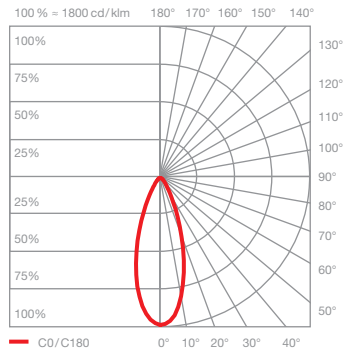

Luna piena up datasheet

LED ceiling luminaire with spherical head and directed light aimed downwards. With optional glass sphere diameters of 125/160/200 mm. The innovative LED fireball technology creates a special lighting effect – direct, downward-facing and atmospheric lights of the fireball within the glass sphere.

incl. power supply unit (removable)

dimensions in mm

technical data Luna piena up

properties	material	aluminium, glass, PVD coated, steel, plastic
	weight	125 = 0.6 kg / 160 = 0.8 kg / 200 = 1.1 kg
surface	head / body / base	dark chrome, phantom
Occhio »color tune« LED	average life time	> 50.000 hrs
	energy efficiency class (luminous efficiency)	G (46 lm / W)
	power	LED 9W (incl. Occhio power supply unit 11 W, standby < 0.5 W)
	color rendering index	CRI Ra 95
	color temperature (color consistency)	2700–4000 K (2-step)
electricity	dimming	Occhio air (optional) or via trailing-edge phasecut dimmer*
	connection	230 V AC
	power factor power supply (cos φ1)	0.9
	flicker / stroboscopic effect	< 1 (PstLM) / 0.4 (SVM)
	permitted operating conditions	max. 30°C for indoor use only

*For a list of compatible dimmers, see www.occhio.com/dim_en, trailing-edge phasecut dimmer and Occhio air not combinable

Luna piena up lighting effects

downlight

direct, glare-free downlight (Occhio fireball optic),
beam angle approx. 50°