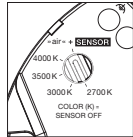

control options

version (»color tune«)

Luna luminaires can be dimmed via »touchless control« (basso, sogno, sospeso and sospeso cloud) and Occhio air (standard for all Luna luminaires). Alternatively, dimming is possible via phase section (Occhio air can be deactivated via power supply, not for basso, sogno and sospeso cloud).

Occhio air / Phase cut-off dimming (switchable at power supply)

sospeso/piena / scura up