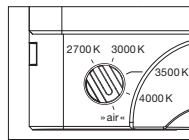

sospeso/piena / scura up

sospeso/piena / scura flat

parete

Occhio air
powered by
Casambi

Occhio air (standard)

Bluetooth control via Occhio air app or »air« controller (optional), control of individual luminaires, groups and scenes.

sospeso up/flat/pure

COLOR (K) = SENSOR OFF
adjustable color temperature (4 steps),
trailing-edge phase cut dimming possible

»air« + SENSOR
»air« + »touchless control« (Bluetooth and gesture control), control via »touchless control« and Occhio air app or »air« controller, switching, dimming, »color tune« (color temperature continuously adjustable), no external dimming possible, control and sensors can be deactivated via Occhio air app

sospeso cloud

Integrated Bluetooth control,
»air« + »touchless control« (Bluetooth and gesture control), control via »touchless control« and Occhio air app or »air« controller, switching, dimming, »color tune« (color temperature continuously adjustable), no external dimming possible, control and sensors can be deactivated via Occhio air app

basso/ sogno

Integrated Bluetooth control,
»air« + »touchless control« (Bluetooth and gesture control), control via »touchless control« and Occhio air app or »air« controller, switching, dimming, »color tune« (color temperature continuously adjustable), control and sensors can be deactivated via Occhio air app

parete

COLOR (K) = SENSOR OFF
adjustable color temperature (4 steps),
trailing-edge phase cut dimming possible

Occhio air

»air« (Bluetooth control), control via Occhio air app or »air« controller, switching, dimming, »color tune« (color temperature continuously adjustable), no external dimming possible

piena/ scura up/flat

COLOR (K) = SENSOR OFF
adjustable color temperature (4 steps),
trailing-edge phase cut dimming possible,
Occhio air deactivated

»air« + SENSOR (piena/scura)

»air« (Bluetooth control), control via Occhio air app or »air« controller, switching, dimming, »color tune« (color temperature continuously adjustable), no external dimming possible,