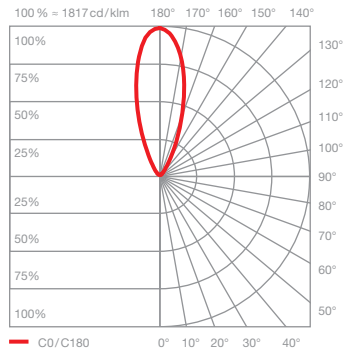

Luna parete lighting effects

uplight, floor mirrored

direct, glare-free uplight (Occhio fireball optic),
beam angle approx. 50°

light source : Occhio fireball

luminous flux : high color 9 W 550 lm