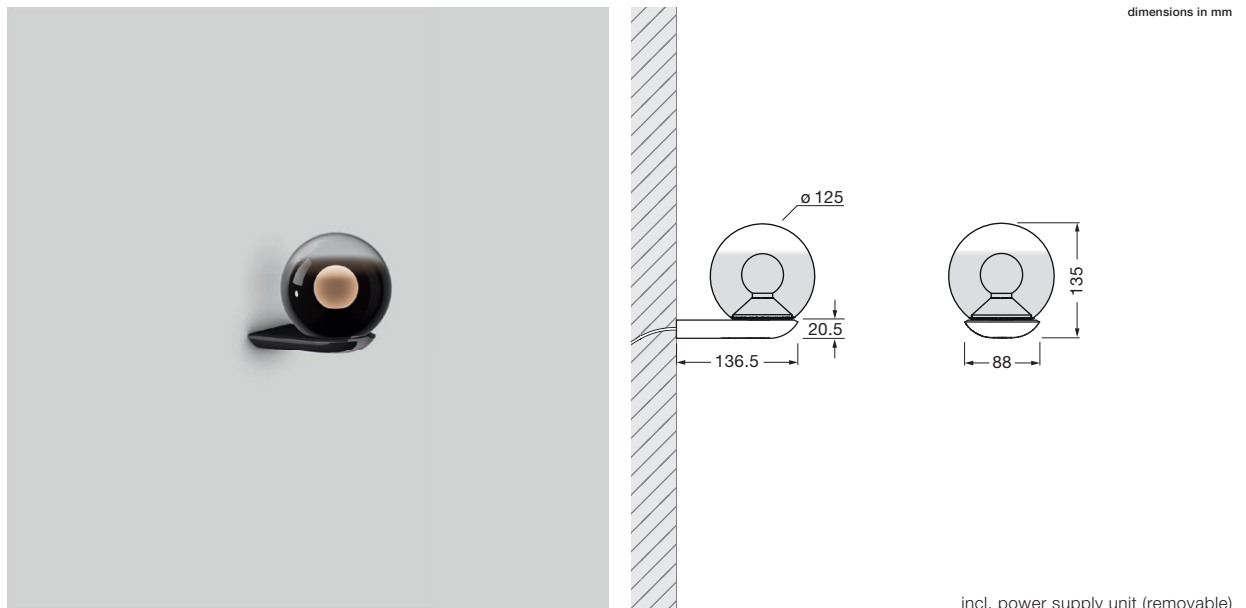

Luna parete datasheet

LED wall luminaire with spherical head and directed light aimed upwards and a glass sphere diameter of 125 mm. The innovative LED fireball technology creates a special lighting effect – direct, upward-facing and atmospheric lights of the fireball within the glass sphere.

Version with integrated power supply unit for surface mounting, connection to 230V AC mains voltage. Glass cover and fireball removable for maintenance purposes, LED interchangeable. Controllable via Occhio air or alternatively dimmable via phase cut-off dimmer*. The color temperature can be adjusted continuously between 2700 and 4000K using Occhio air.

incl. power supply unit (removable)

technical data Luna parete

properties	material	aluminium, glass, PVD coated, steel, plastic
	weight	0.8 kg
surface	head / body / base	dark chrome, phantom
Occhio »color tune« LED	average life time	> 50.000 hrs
	energy efficiency class (luminous efficiency)	G (46 lm / W)
	power	LED 9W (incl. Occhio power supply unit 11 W, standby <0.5 W)
	color rendering index	CRI Ra 95
	color temperature (color consistency)	2700–4000 K (2-step)
electricity	dimming	Occhio air (optional) or via trailing-edge phasecut dimmer*
	connection	230 V AC
	power factor power supply (cos φ1)	0.9
	flicker / stroboscopic effect	< 1 (PstLM) / 0.4 (SVM)
	permitted operating conditions	max. 30°C for indoor use only