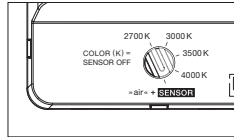

sospeso/piena / scura flat