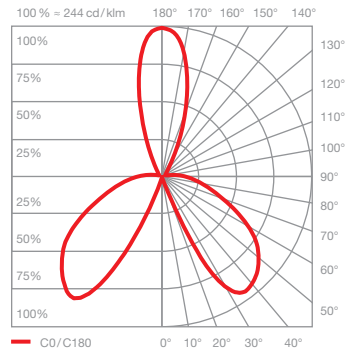

Luna sogno lighting effects

tablelight, head mirrored

indirect, glare-free tablelight (Occhio fireball optic)

light source : Occhio fireball

luminous flux : high color 9 W 200 lm