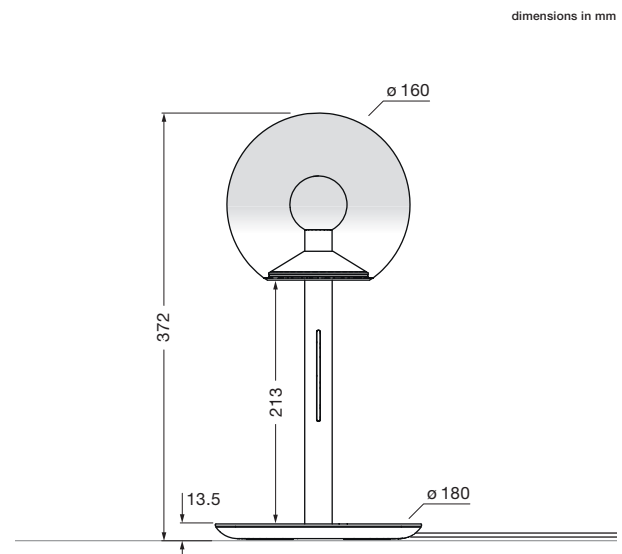

## Luna sogno datasheet

LED table luminaire with spherical head and diffuse light aimed downwards and a glass sphere diameter of 160mm. The innovative LED fireball technology creates a special lighting effect – indirect, downward-facing and atmospheric lights of the fireball within the glass sphere.

### technical data Luna sogno

properties	material	aluminium, glass, PVD coated, steel, plastic
	cable length	2 m of which 1.4 m are retractable
	weight	2.7 kg
surface	head / body / base	dark chrome, phantom
	power supply	matt black
Occhio »color tune« LED	average life time	> 50.000 hrs
	energy efficiency class (luminous efficiency)	G (12 lm / W)
	power	LED 9W (incl. Occhio power supply unit 11 W, standby < 0.5 W)
	color rendering index	CRI Ra 95
	color temperature (color consistency)	2700–4000 K (2-step)
electricity	dimming	»touchless control«, Occhio air
	connection	230V AC
	power factor power supply (cos φ1)	0.9
	flicker / stroboscopic effect	< 1 (PstLM) / 0.4 (SVM)
	permitted operating conditions	max. 30°C for indoor use only