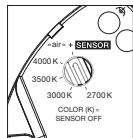

control options

version (»color tune«)

Luna luminaires can be dimmed via »touchless control« (basso, sogno, sospeso and sospeso cloud) and Occhio air (standard for all Luna luminaires). Alternatively, dimming is possible via phase section (Occhio air can be deactivated via power supply, not for basso, sogno and sospeso cloud).

Occhio air / Phase cut-off dimming

(switchable at power supply)

sospeso/piena / scura up