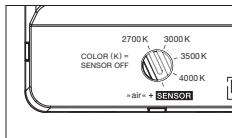

sospeso/piena / scura flat