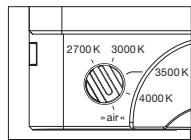

sospeso/piena / scura up

sospeso/piena / scura flat

parete

Occhio air powered by Casambi

Occhio air (standard)

Bluetooth control via Occhio air app or »air« controller (optional), control of individual luminaires, groups and scenes.

sospeso up/flat/pure

COLOR (K) = SENSOR OFF
adjustable color temperature (4 steps),
trailing-edge phase cut dimming possible

»air« + SENSOR
»air« + »touchless control« (Bluetooth and gesture control), control via »touchless control« and Occhio air app or »air« controller, switching, dimming, »color tune« (color temperature continuously adjustable), no external dimming possible, control and sensors can be deactivated via Occhio air app

sospeso cloud

Integrated Bluetooth control,
»air« + »touchless control« (Bluetooth and gesture control), control via »touchless control« and Occhio air app or »air« controller, switching, dimming, »color tune« (color temperature continuously adjustable), no external dimming possible, control and sensors can be deactivated via Occhio air app

basso/ sogno

Integrated Bluetooth control,
»air« + »touchless control« (Bluetooth and gesture control), control via »touchless control« and Occhio air app or »air« controller, switching, dimming, »color tune« (color temperature continuously adjustable), control and sensors can be deactivated via Occhio air app

parete

COLOR (K) = SENSOR OFF
adjustable color temperature (4 steps),
trailing-edge phase cut dimming possible

Occhio air

»air« (Bluetooth control), control via Occhio air app or »air« controller, switching, dimming, »color tune« (color temperature continuously adjustable), no external dimming possible

piena/ scura up/flat

COLOR (K) = SENSOR OFF
adjustable color temperature (4 steps),
trailing-edge phase cut dimming possible,
Occhio air deactivated

»air« + SENSOR (piena/scura)

»air« (Bluetooth control), control via Occhio air app or »air« controller, switching, dimming, »color tune« (color temperature continuously adjustable), no external dimming possible,