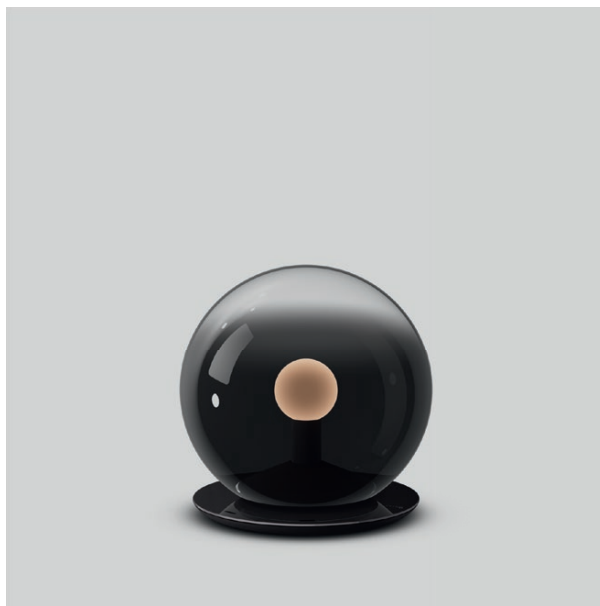

Luna basso datasheet

LED table / floor luminaire with spherical head and light aimed upwards and a glass sphere diameter of 200 mm. The innovative LED fireball technology creates a special lighting effect – direct, upward-facing and atmospheric lights of the fireball within the glass sphere.

To be connected via an external power supply plug (included) to 230 V AC mains voltage. Glass cover and fireball removable for maintenance purposes, LED interchangeable. Can be switched on and dimmed, and the color temperature can be adjusted continuously between 2700 and 4000K using »touchless control« (gesture control on the base) or via Occhio air.

dimensions in mm

technical data Luna basso

properties	material	aluminium, glass, PVD coated, steel, plastic
	cable length	2 m of which 1.4 m are retractable
	weight	1.8 kg
surface	head / body / base	dark chrome, phantom
	power supply	matt black
Occhio »color tune« LED	average life time	> 50.000 hrs
	energy efficiency class (luminous efficiency)	G (46 lm/W)
	power	LED 9W (incl. Occhio power supply unit 11 W, standby < 0.5 W)
	color rendering index	CRI Ra 95
	color temperature (color consistency)	2700–4000 K (2-step)
electricity	dimming	»touchless control«, Occhio air
	connection	230 V AC
	power factor power supply (cos φ1)	0.9
	flicker / stroboscopic effect	< 1 (PstLM) / 0.4 (SVM)
	permitted operating conditions	max. 30°C for indoor use only

Luna basso lighting effects

floor mirrored up

direct light upwards, beam angle approx. 50°,
atmospheric light in all directions

light source : Occhio Fireball technology

luminous flux : high color 9 W 430 lm