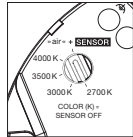

control options

version (»color tune«)

Luna luminaires can be dimmed via »touchless control« (basso, sogno, sospeso and sospeso cloud) and Occhio air (standard for all Luna luminaires). Alternatively, dimming is possible via phase section (Occhio air can be deactivated via power supply, not for basso, sogno and sospeso cloud).

Occhio air / Phase cut-off dimming switchable at power supply)

sospeso/piena / scura up