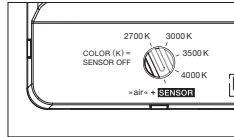

sospeso/piena / scura flat