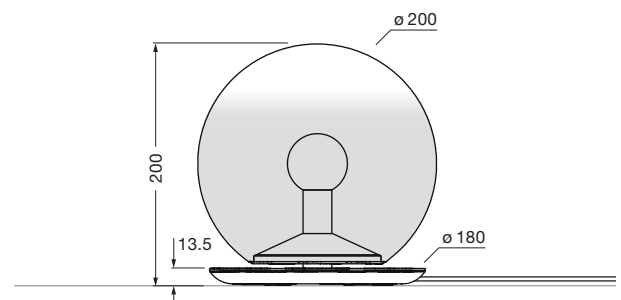

Luna basso datasheet

LED table / floor luminaire with spherical head and light aimed upwards and a glass sphere diameter of 200 mm. The innovative LED fireball technology creates a special lighting effect – direct, upward-facing and atmospheric lights of the fireball within the glass sphere.

dimensions in mm

technical data Luna basso

properties	material	aluminium, glass, PVD coated, steel, plastic
	cable length	2 m of which 1.4 m are retractable
	weight	1.8 kg
surface	head / body / base	dark chrome, phantom
	power supply	matt black
Occhio »color tune« LED	average life time	> 50.000 hrs
	energy efficiency class (luminous efficiency)	G (46 lm/W)
	power	LED 9W (incl. Occhio power supply unit 11 W, standby < 0.5 W)
	color rendering index	CRI Ra 95
	color temperature (color consistency)	2700–4000 K (2-step)
electricity	dimming	»touchless control«, Occhio air
	connection	230 V AC
	power factor power supply (cos φ1)	0.9
	flicker / stroboscopic effect	< 1 (PstLM) / 0.4 (SVM)
	permitted operating conditions	max. 30°C for indoor use only