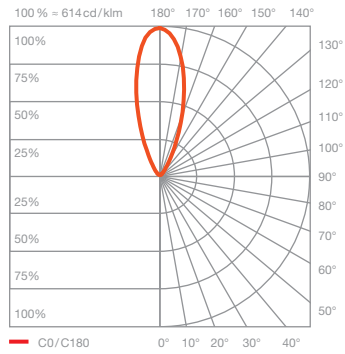

Luna basso lighting effects

floor mirrored up

direct light upwards, beam angle approx. 50°,
atmospheric light in all directions

light source : Occhio Fireball technology

luminous flux : high color 9 W 430 lm